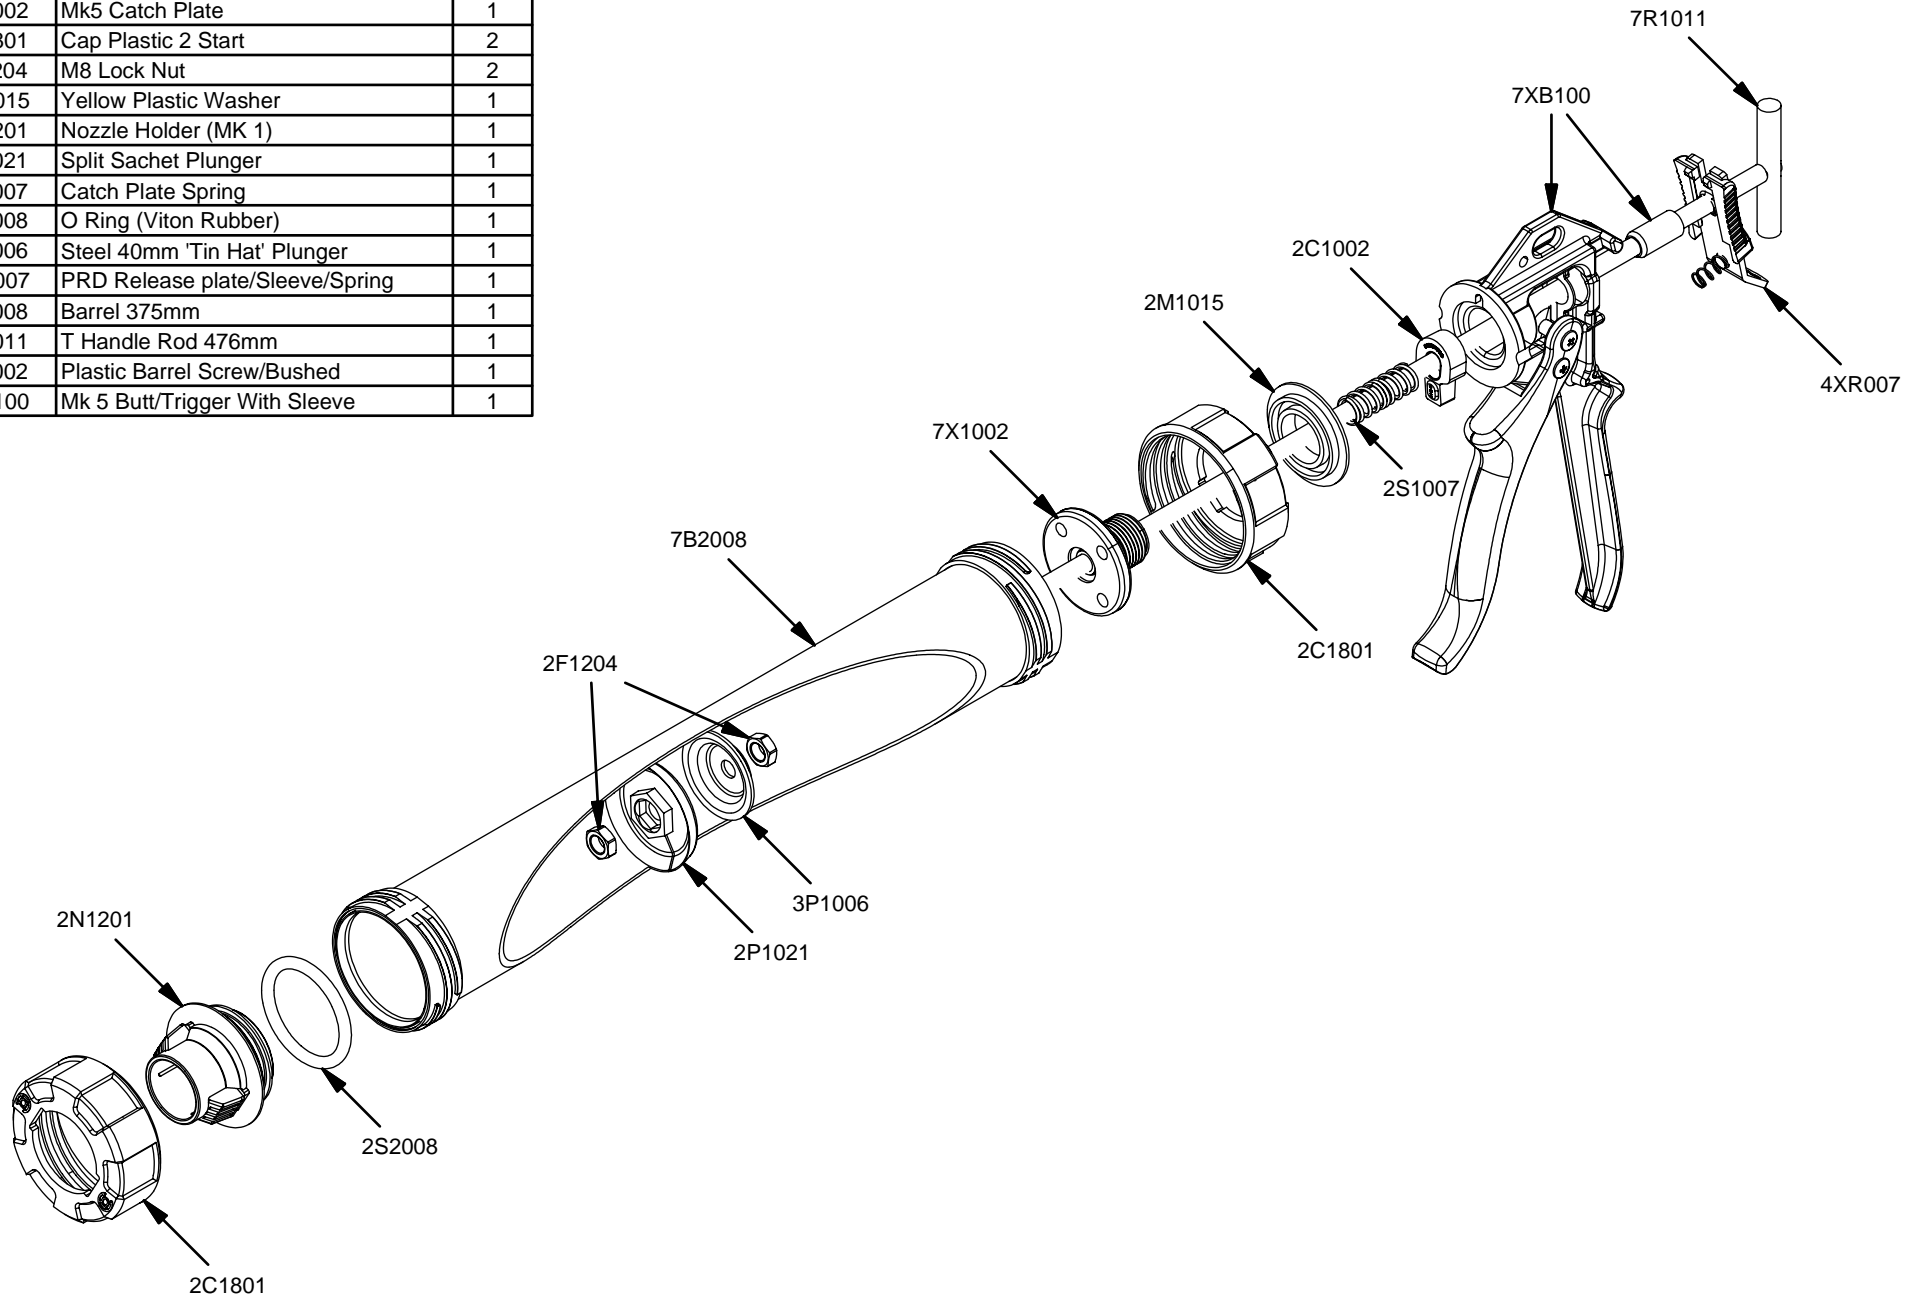

Parts List		
STOCK No	DESCRIPTION	QTY
2C1002	Mk5 Catch Plate	1
2C1801	Cap Plastic 2 Start	2
2F1204	M8 Lock Nut	2
2M1015	Yellow Plastic Washer	1
2N1201	Nozzle Holder (MK 1)	1
2P1021	Split Sachet Plunger	1
2S1007	Catch Plate Spring	1
2S2008	O Ring (Viton Rubber)	1
3P1006	Steel 40mm 'Tin Hat' Plunger	1
4XR007	PRD Release plate/Sleeve/Spring	1
7B2008	Barrel 375mm	1
7R1011	T Handle Rod 476mm	1
7X1002	Plastic Barrel Screw/Bushed	1
7XB100	Mk 5 Butt/Trigger With Sleeve	1